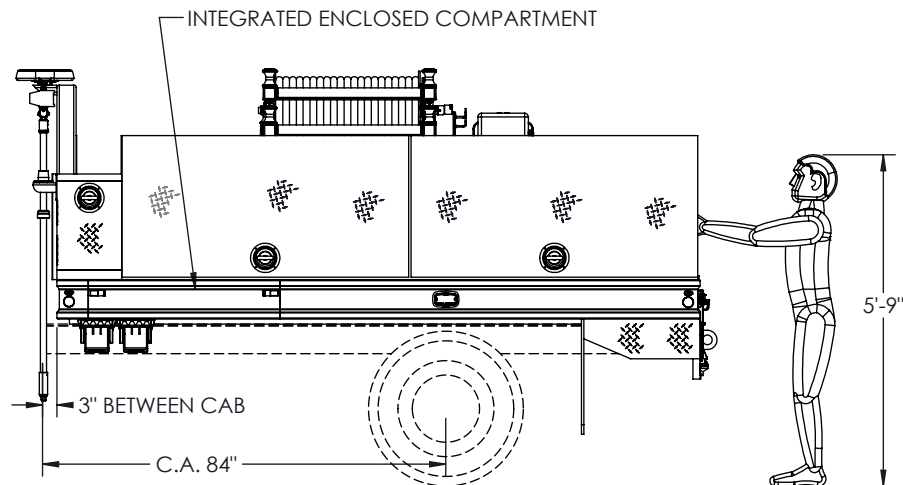

CREATED	TITLE :	NAFECO
BY: C.B.		
DATE: 2021-08-11		C.E.T. GLIDER KIT
VERIFIED	No:	FA-1827-0701
BY: M.V.		
DATE: 2021-08-11		

WARNING

THIS DOCUMENT REMAINS THE PROPERTY
OF C.E.T. FIRE PUMPS MFG.

ALL REPRODUCTION WITHOUT WRITTEN
AGREEMENT FROM C.E.T. FIRE PUMPS MFG
IS TOTALLY PROHIBITED.

CHASSIS CAB
(SUPPLY BY CUSTOMER)

EXTERIOR WIDTH
OF FRAME RAILS
34-1/4"

CREATED
BY: C.B.
DATE: 2021-08-11

VERIFIED
BY: M.V.
DATE: 2021-08-11

TITLE : NAFECO
C.E.T. GLIDER KIT

No: FA-1827-0701

WARNING

THIS DOCUMENT REMAINS THE PROPERTY
OF C.E.T. FIRE PUMPS MFG.