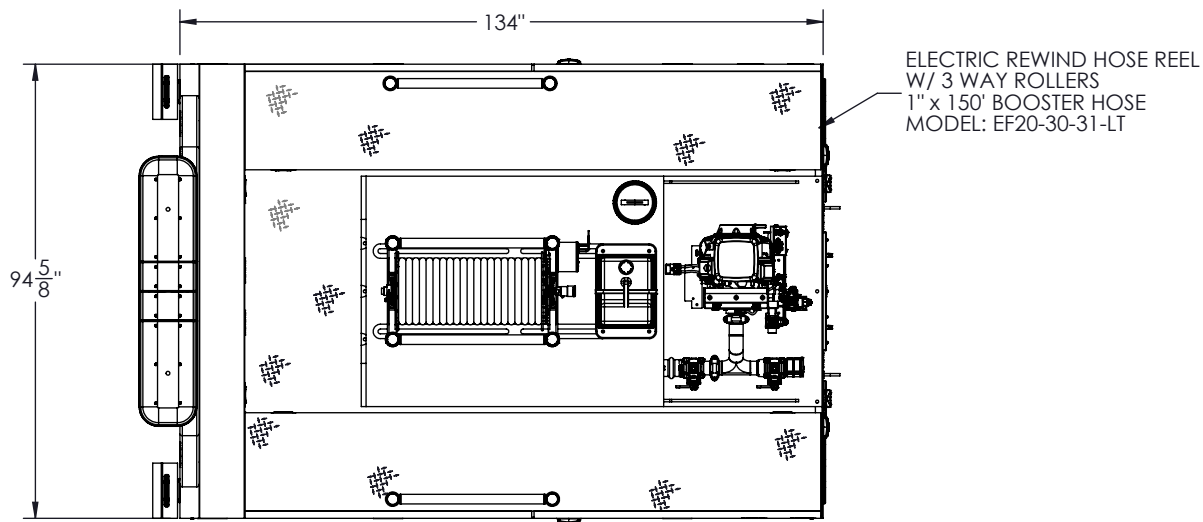

CREATED	TITLE :	NAFECO
BY: C.B.		
DATE: 2021-08-11		C.E.T. GLIDER KIT
VERIFIED	No:	FA-1827-0701
BY: M.V.		
DATE: 2021-08-11		

WARNING

THIS DOCUMENT REMAINS THE PROPERTY
OF C.E.T. FIRE PUMPS MFG.

ALL REPRODUCTION WITHOUT WRITTEN
AGREEMENT FROM C.E.T. FIRE PUMPS MFG
IS TOTALLY PROHIBITED.

CHASSIS CAB
(SUPPLY BY CUSTOMER)

EXTERIOR WIDTH
OF FRAME RAILS
34-1/4"

CREATED
BY: C.B.
DATE: 2021-08-11

VERIFIED
BY: M.V.
DATE: 2021-08-11

TITLE : NAFECO
C.E.T. GLIDER KIT

No: FA-1827-0701

WARNING

THIS DOCUMENT REMAINS THE PROPERTY
OF C.E.T. FIRE PUMPS MFG.