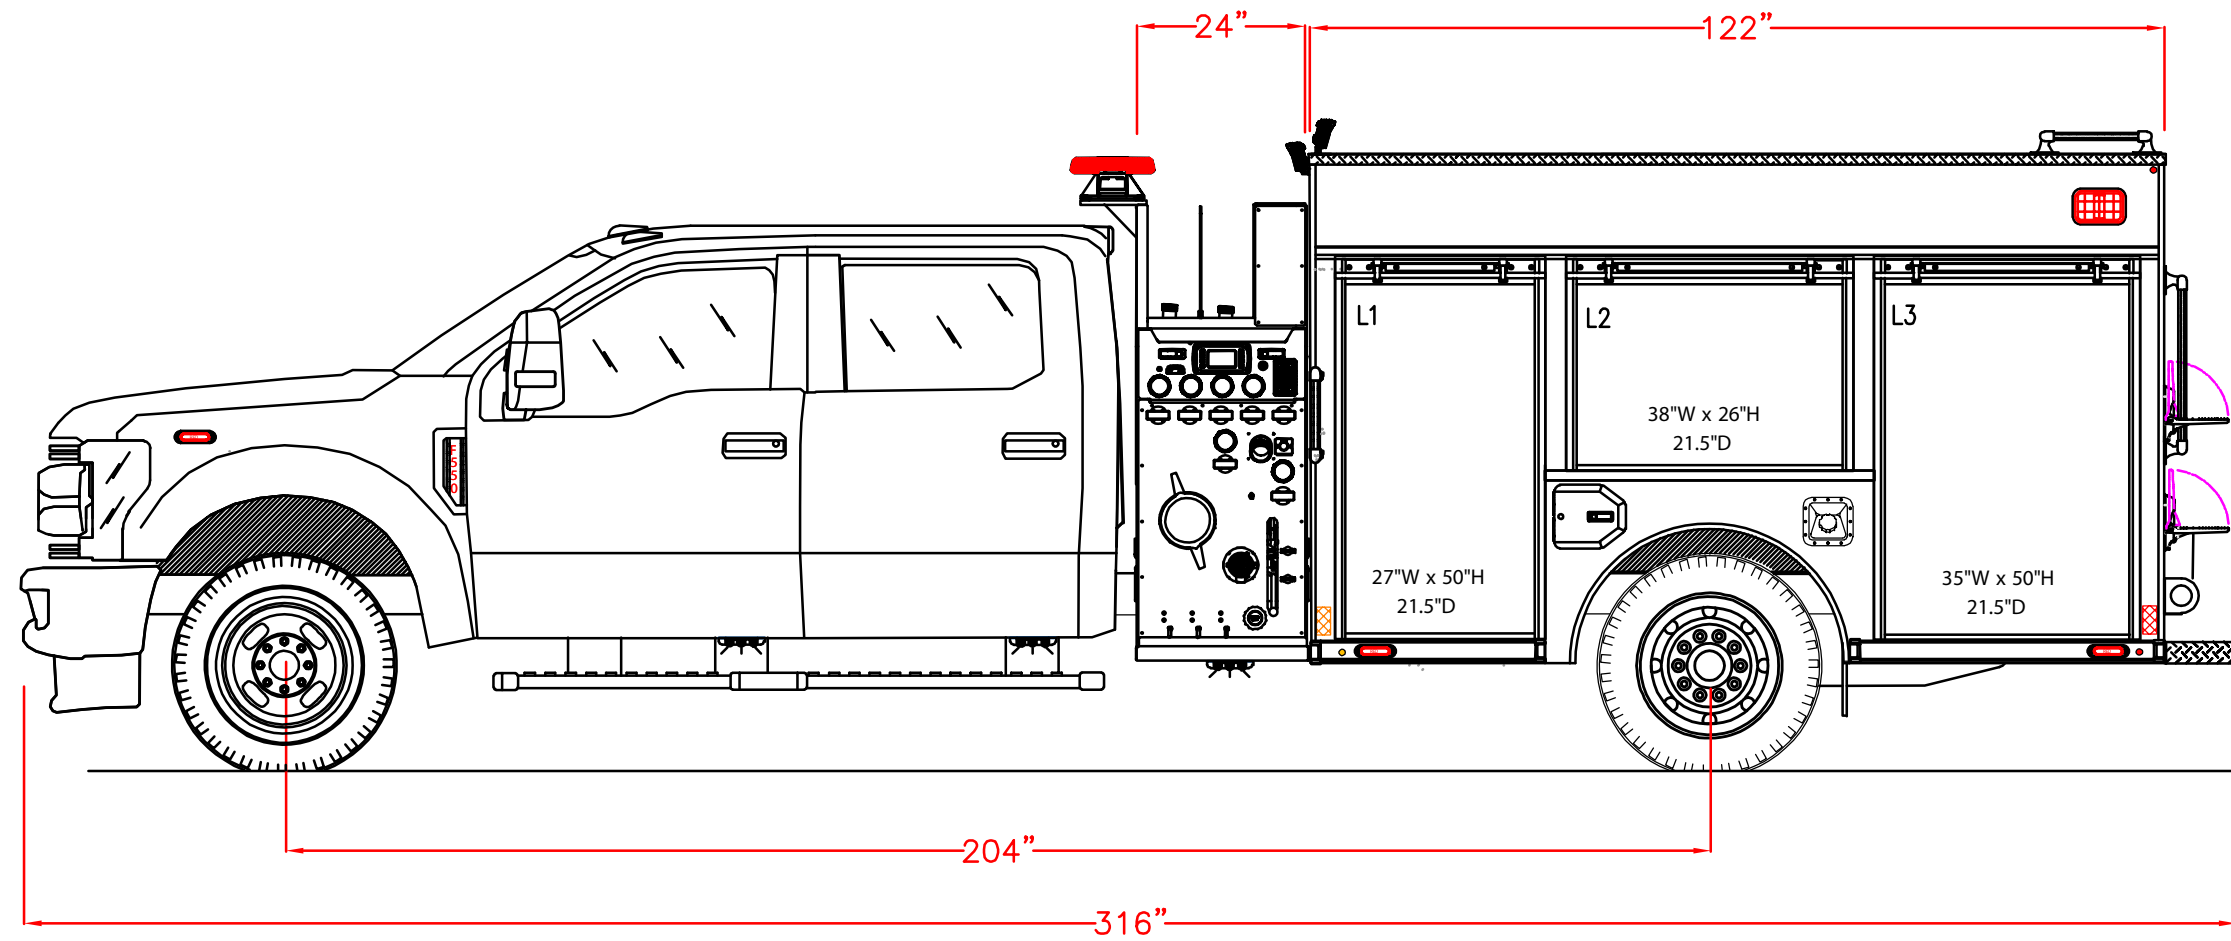

SALES DRAWING - DO NOT SCALE  
COMPARTMENT DIMENSIONS ARE APPROX CLEAR OPENING

VMMP - MINI-PUMPER  
FOUR-DOOR CAB  
1250 GPM / 320 GAL WATER