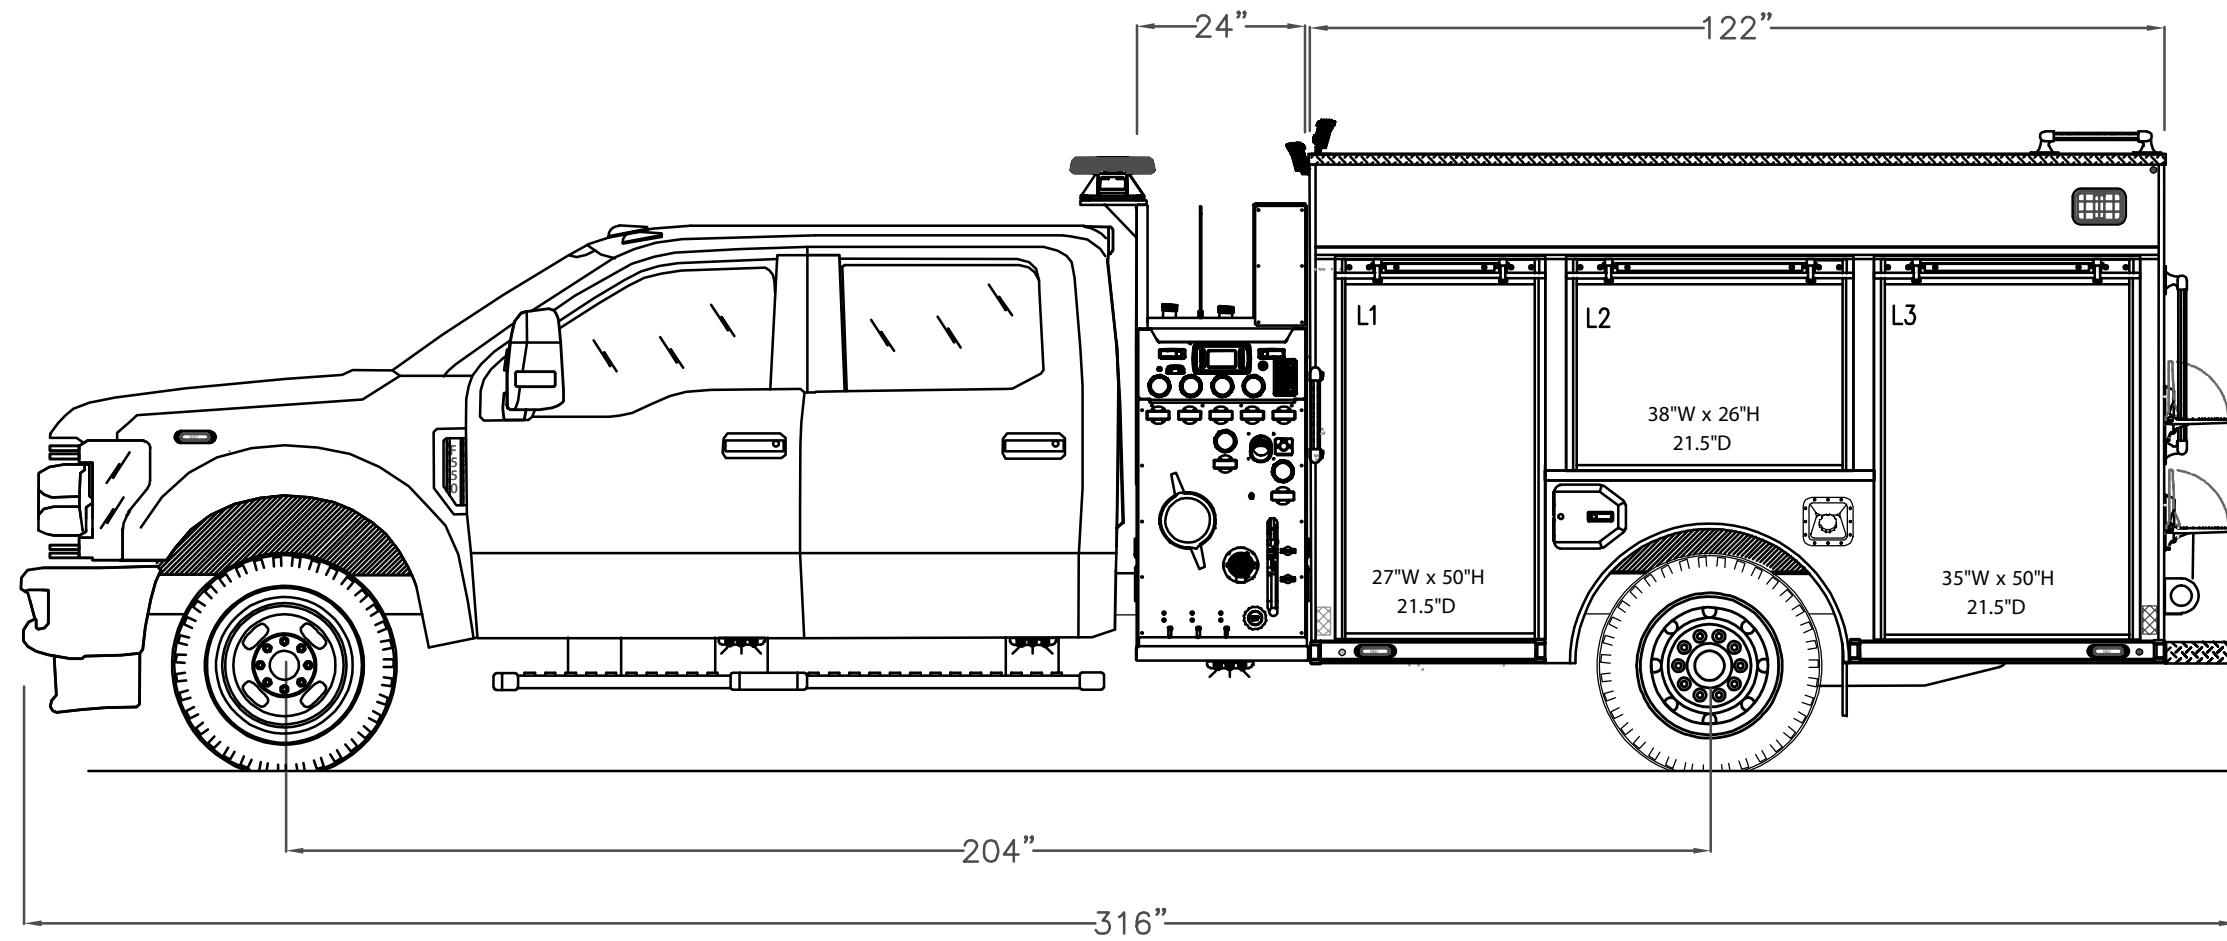

SALES DRAWING - DO NOT SCALE  
COMPARTMENT DIMENSIONS ARE APPROX CLEAR OPENING

VMMP - MINI-PUMPER  
FOUR-DOOR CAB  
1250 GPM / 320 GAL WATER