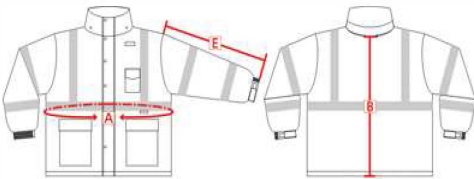

461-ST-LR High Visibility Parka Sizing Chart

	A	B	E	
	Jacket Exterior Chest Circumference	Center Back Length	Sleeve Length	SKU
SM	48	31	25	4610MQB
MD	52	31	25-1/2	4610MQC
LG	56	32	26	4610MQE
XL	60	32	26-1/2	4610MQG
2X	64	33	27	4610MQJ
3X	68	33	27-1/2	4610MQL
4X	72	34	28	4610MQN
5X	76	35	28-1/2	4610MQQ
+/-	3/4	1/2	3/8	

All measurements are in inches to the exterior of the garment.

Care Instructions

- Machine wash cold water delicate cycle
- Wash with like colors mild detergent
- No bleach
- Tumble dry low
- Do not iron
- Do not dry clean
- Do not use any fabric softener as that will destroy the PTFE film and weaken the bloodborne protection