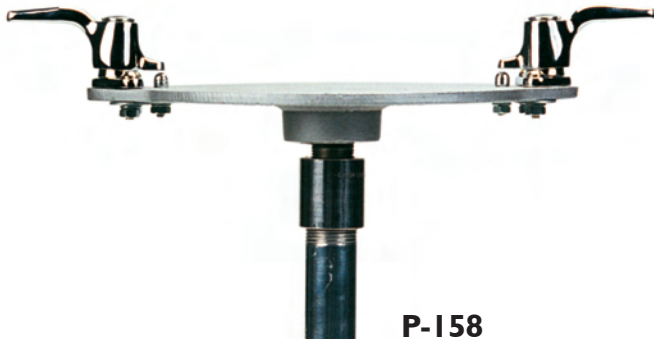

FEATURES INCLUDE:

- Extra corrosion resistance with both our powder coatings, Silver Hammetone or High Visibility Yellow. PLEASE SPECIFY WHEN ORDERING.
- Tripod allows light to rotate 360° and can be used on or off vehicle.
- Clamps for leg opening and height adjustment are fast and easy to use.
- Fixture has rugged, weatherproof on/off switch.
- Easy adjustments can be made, even with gloved hands, using both knobs and handle, which are made of Lexan 500 filled polycarbonate.
- Sturdy cast aluminum light housing on the standard Model I67G, as illustrated, which is usually supplied, has hinged guard that protects lens and lamp. This lamp is available in wide and medium flood or narrow spot, 500 Watt bulb. (96,000 candlepower maximum beam). Other lights are also available.
- Platform unit allows tripod to be used with any standard portable light fixture, shown below.
- Optional truck mount bracket set available, see accessory page.

OTHER OPTIONS:

PLATFORM UNIT

P-158