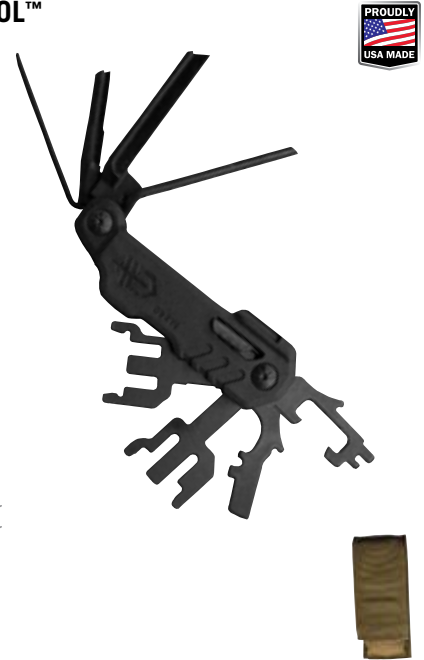

Box	30-000853	M240 & M249 automatic weapons tool	MOLLE compatible sheath
-----	-----------	------------------------------------	-------------------------

CURVE™

Creatively styled yet functional for everyday use, this keychain compatible tool is perfectly sized to be ready when you need it. Surprisingly strong and secure, the tool's components lock while in use to ensure safety.