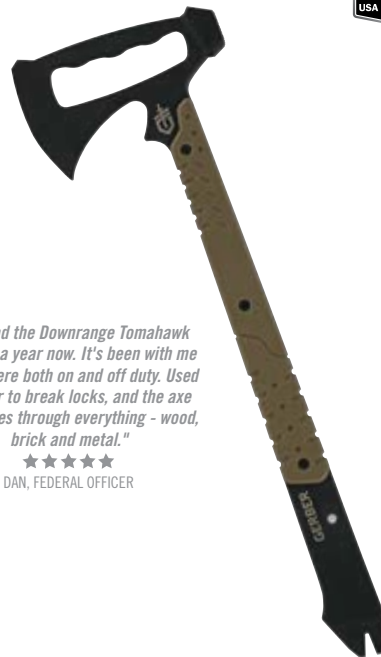

"I've had the Downrange Tomahawk close to a year now. It's been with me everywhere both on and off duty. Used hammer to break locks, and the axe blade goes through everything - wood, brick and metal."

★★★★★

DAN, FEDERAL OFFICER