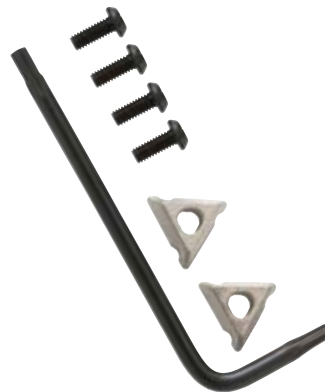

CARBIDE CUTTER INSERT REPLACEMENTS™

Servicing a number of the Gerber multi-plier platforms, these carbide cutter insert replacements are a lifesaver. Once you have used all three rotations of the current insert, replacement is a breeze with the T8 wrench, 4 replacement screws, and 2 included replacement blades.