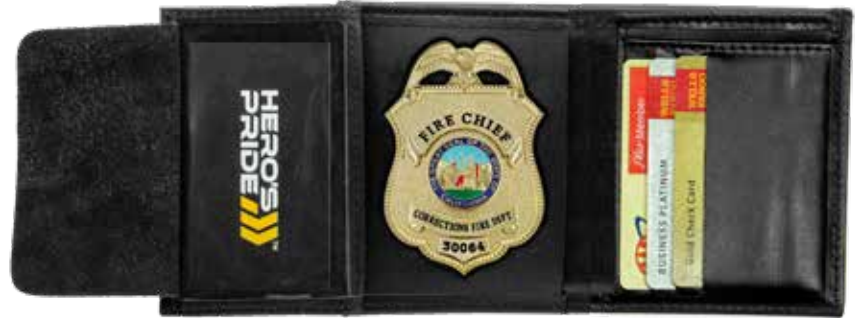

9120 DELUXE TRI-FOLD WALLET W/RECESSED BADGE AREA

Sections Included: Single ID, Cash Pocket, Credit Card Slots, Recessed Badge, Extra Pocket