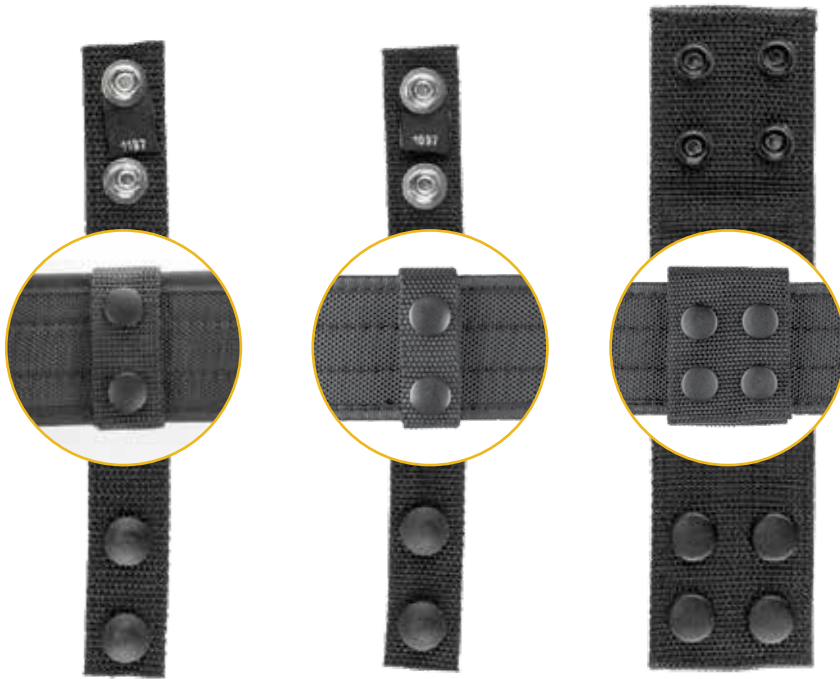

BELT KEEPERS/BUCKLES

BELT KEEPERS

Hero's Pride® Ballistic belt keepers secure your belt in place and maintains the preferred positioning of your duty gear. Built tough to last for years, these belt keepers are constructed with ballistic webbing and reinforced military grade DOT® snaps.

- Abrasion-resistant
- Weatherproof
- Easy maintenance: mild soap and water

1096 EXTRA WIDE BELT KEEPERS 7/8"

Item #	Fits Belt Size	Width	Unit
1197	2.25"	1"	4 Pack
1097	2.25"	7/8"	4 Pack
1096	2"	7/8"	4 Pack
1098	2.25"	2"	EACH

**1197
DELUXE BELT
KEEPERS 1"**

**1097
STANDARD BELT
KEEPERS 7/8"**

**1098
STANDARD BELT
KEEPERS 2"**