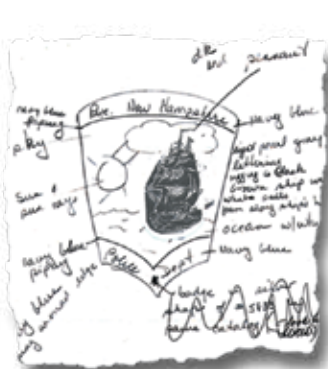

ARTISTRY IN CUSTOM PATCHES FOR OVER 30 YEARS

Hero's Pride® has been designing and creating custom patches for law enforcement, public safety agencies and professional organizations for more than 35 years. Our comprehensive knowledge and passion are what has allowed us to be the custom patch experts we are today. This expertise includes the systematic approach we take in creating distinctive professional patches with an easy to order process, fast turnaround times and guaranteed quality.

YOUR PATCH - YOUR PRIDE - OUR RESPONSIBILITY.

CUSTOM PATCH DESIGN MADE EASY

- Dedicated patch expert takes care of details for you – from design to hand inspection and everything in between!
- Excellence in quality, design and detail – 100% satisfaction Guarantee
- Competitive pricing with free design and artwork – experience 20% to 40% savings

CREATE A NEW PATCH

We turn your design into a professional patch you'll love. Design is free and you approve the final artwork.

SKETCH

REPRODUCE YOUR EXISTING PATCH

Not all patches are created equal. We take your patch to the next level with sharper lettering and vibrant coloring.

RUSH AVAILABLE

- 8 day • 11 day
- Standard Manufacturing – 19 days
- **100% SATISFACTION GUARANTEED**

CUSTOMIZE YOUR PATCH STYLE

You can choose from different styles when creating your custom patch including ordering your original design in additional color versions for assorted uniform and gear or to show support of health, community or other campaigns