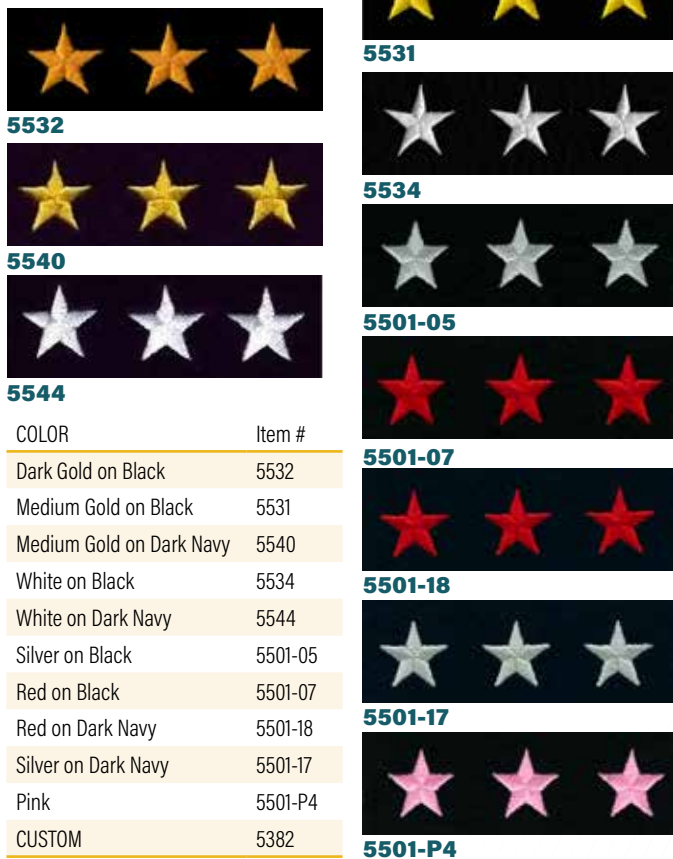

5/8" STARS

On felt; continuous roll

COLOR	Item #
Dark Gold on Black	5532
Medium Gold on Black	5531
Medium Gold on Dark Navy	5540
White on Black	5534
White on Dark Navy	5544
Silver on Black	5501-05
Red on Black	5501-07
Red on Dark Navy	5501-18
Silver on Dark Navy	5501-17
Pink	5501-P4
CUSTOM	5382