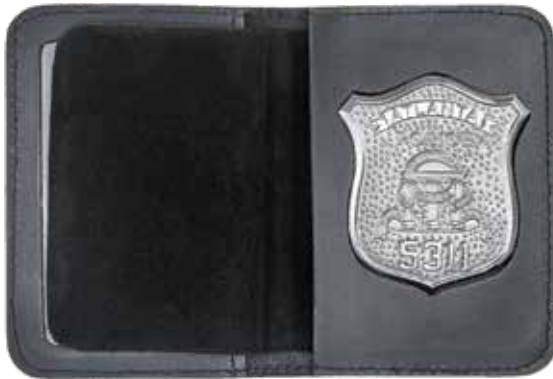

9104
DELUXE COMPACT
BOOK STYLE
BADGE/ID CASE