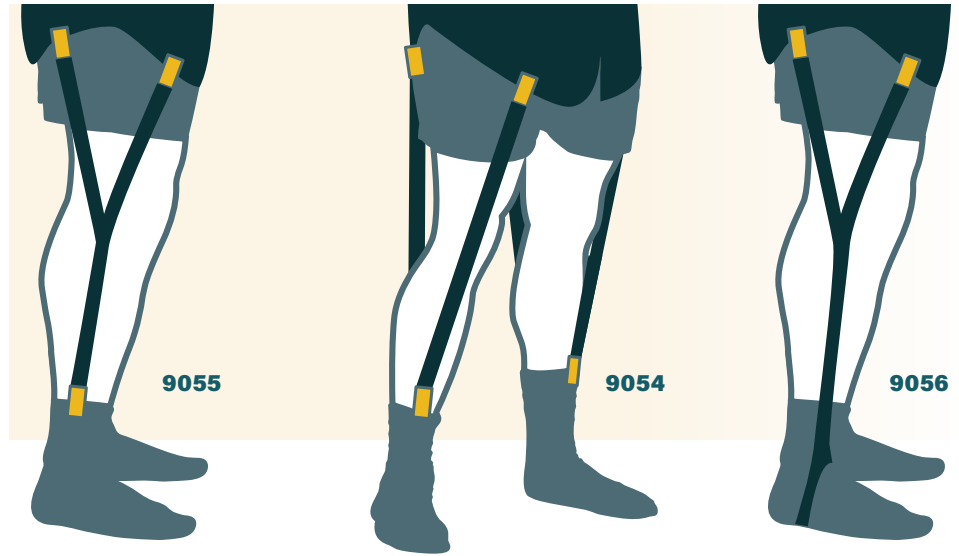

SHIRT STAYS/SHIRT TAILORS

SHIRT STAYS

Hero's Pride® shirt stays are a must have accessory for those professionals required to be in uniforms. Shirt stays are designed to keep your shirt tucked in and can also be used to keep your socks from sagging. Our shirt stays options come in varying styles and all are designed to keep your uniform looking neat and professional.

- Available Colors: Black or White
- Styles: Single strap, Y-Style or Foot loop
- Fasteners available in button clasp or claw clamp

BUTTON CLASP