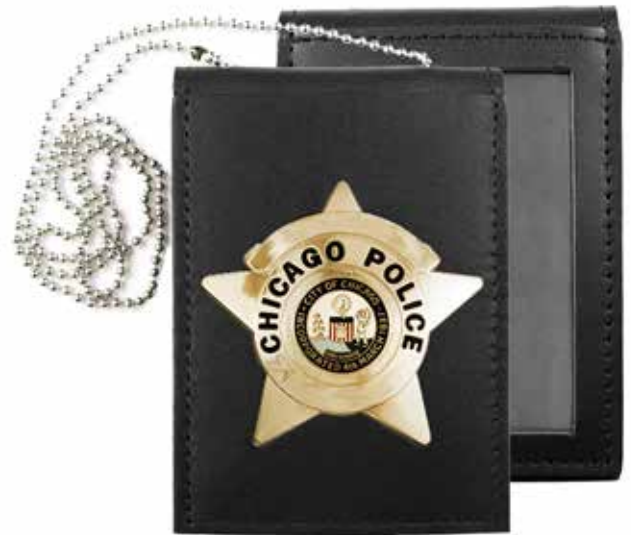

9188
DELUXE RECESSED BADGE HOLDER ID CASE
W/HOOK FASTENER CLOSURE
Can be worn on belt or around neck; beaded chain included; Extra Thick