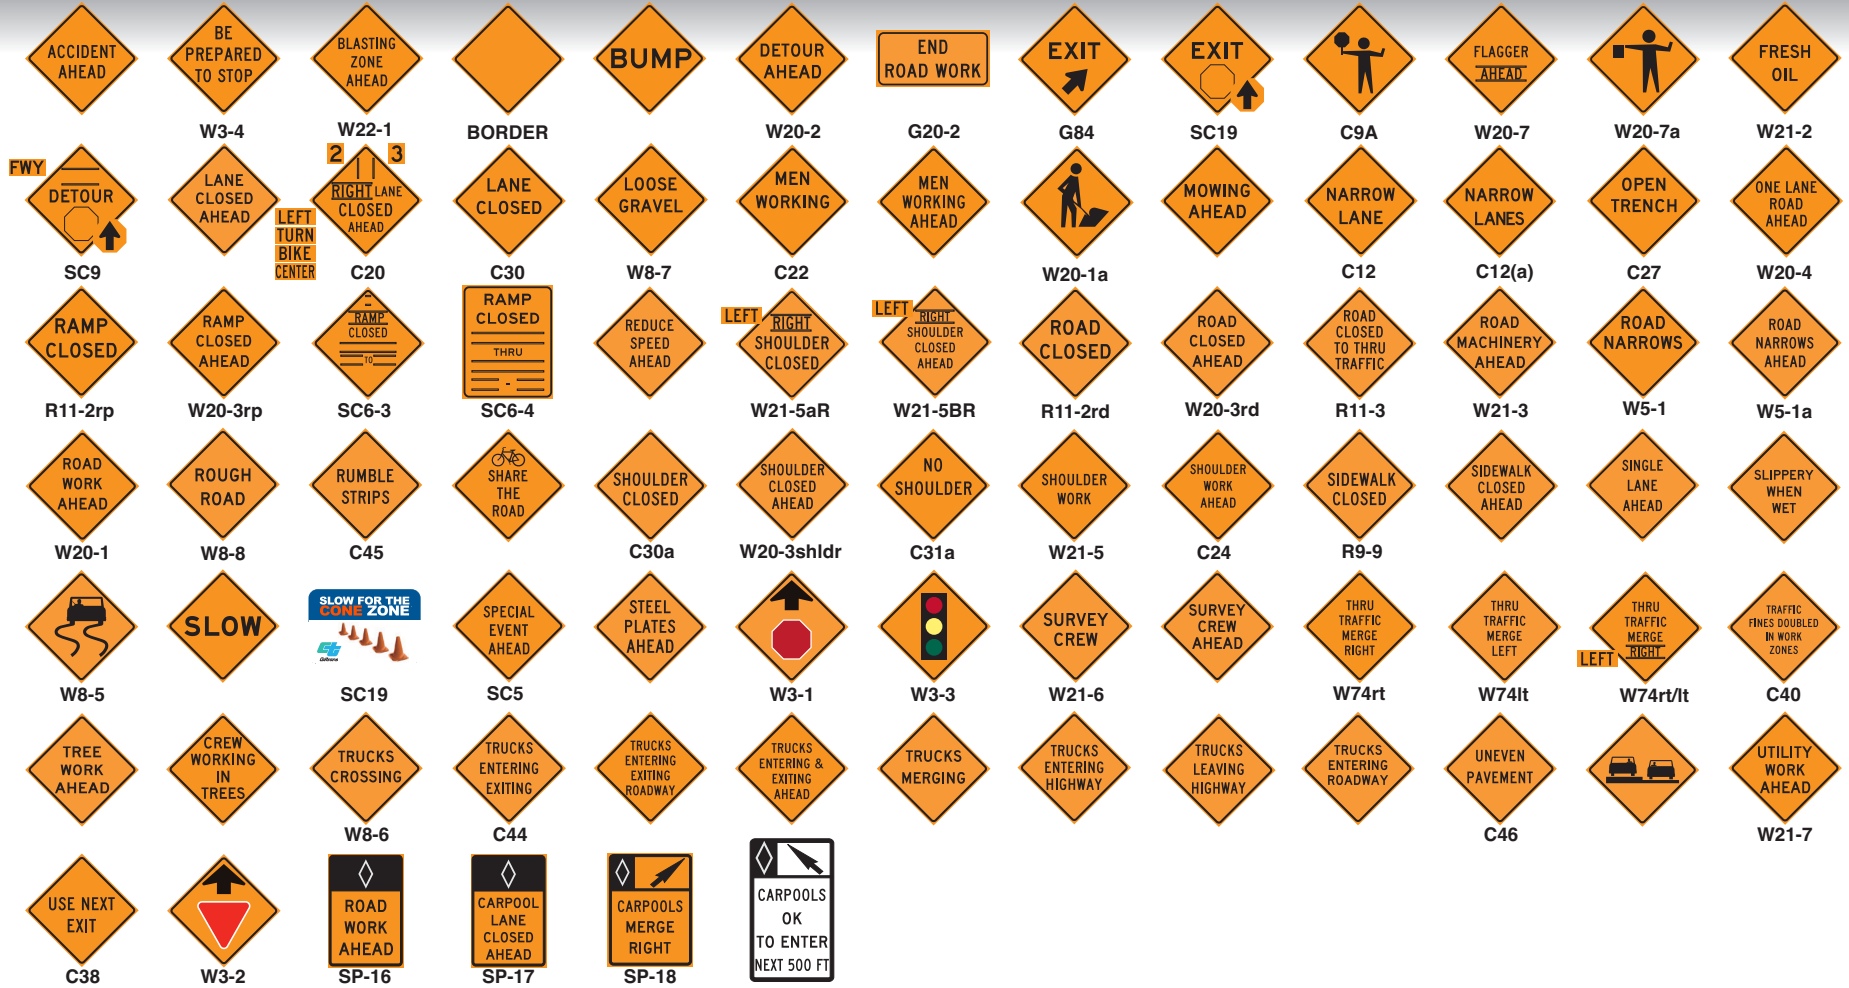

STANDARD SIGN LEGENDS