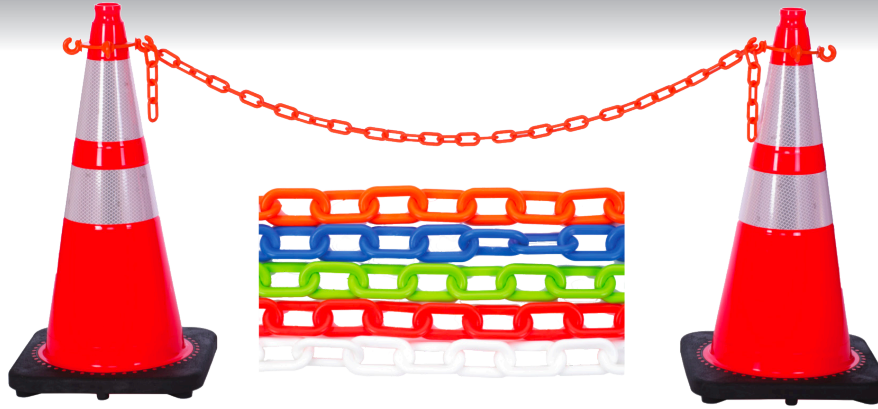

COBRA CHAIN OPTIONS:

<u>White</u> 500': CC-CH- 01500	<u>Yellow</u> 500': CC-CH- 02500	<u>Orange</u> 500': CC-CH- 03500	<u>White</u> 100': CC-CH- 01100	<u>Yellow</u> 100': CC-CH- 02100	<u>Orange</u> 100': CC-CH- 03100	<u>Black</u> 100': CC-CH- 04100	<u>Blue</u> 100': CC-CH- 05100	<u>Lime</u> 100': CC-CH- 06100

COBRA HOOK OPTIONS:

<u>White 2"</u> S-Hook: CC-SK-01	<u>Yellow 2"</u> S-Hook: CC-SK-02	<u>Blue 2"</u> S-Hook: CC-SK-05	<u>Orange 2"</u> S-Hook: CC-SK-03	<u>Lime 2"</u> S-Hook: CC-SK-06	<u>Black 2"</u> S-Hook: CC-SK-04	<u>White Snap</u> Hooks: CC-SH-01	<u>Yellow Snap</u> Hooks: CC-SH-02	<u>Black Snap</u> Hooks: CC-SH-04

MASTER LINKS OPTIONS:

<u>White:</u> CC-ML-01	<u>Yellow:</u> CC-ML-02	<u>Blue:</u> CC-ML-05	<u>Orange:</u> CC-ML-03	<u>Lime:</u> CC-ML-06	<u>Black:</u> CC-ML-04

CONNECTING LINKS OPTIONS:

<u>White:</u> CC-CL-01	<u>Yellow:</u> CC-CL-02	<u>Blue:</u> CC-CL-05	<u>Orange:</u> CC-CL-03	<u>Lime:</u> CC-CL-06	<u>Black:</u> CC-CL-04

COBRA CHAIN CONNECTORS

<u>White:</u> CC-CA-01	<u>Blue:</u> CC-CA-05	<u>Orange:</u> CC-CA-03	<u>Lime:</u> CC-CA-06