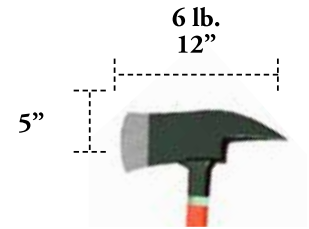

AXES

PICK HEAD AXES

Specifications:

- Made in the U.S.A.
- This rugged Axe is perfect for ventilation, forcible entry or overhaul
- Handle construction is solid Hi-Viz pultruded fiberglass with non-slip grip
- Yellow handle construction is a strong pultruded fiberglass core with injection molded jacket for added strength
- The Axe heads are bonded to the fiberglass handle with strong two part epoxy
- The Axe heads are drop forged with high carbon steel

Hi-Viz Orange