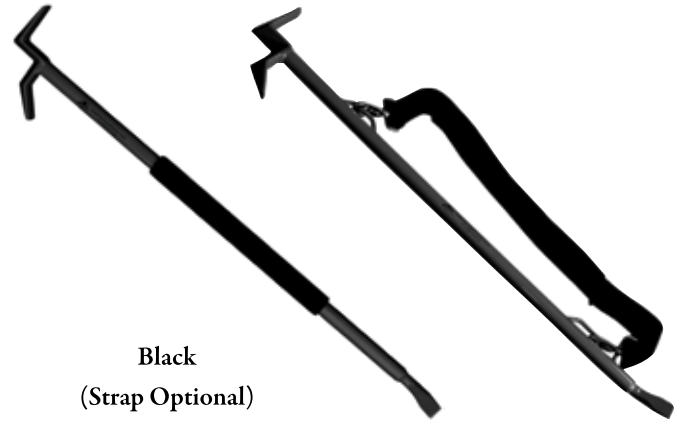

NEW YORK HOOKS

BLACK NEW YORK HOOK

Specifications:

- Made in the U.S.A.
- Ideal for prying, pulling and lifting during forcible entry and overhaul
- Ends forged with high carbon steel
- Heat Treated to meet or exceed ANSI specifications
- Strong DROP-Forged for a lifetime of use (unlike lesser quality cast tools)
- Optional heavy duty strap with long lasting removable clips
- Body is made of thick wall, carbon steel tube

Black
(Strap Optional)

Item #	Description	Length
NYH-17	17" New York Hook Chisel End	17"
NYH-17-S	17" New York Hook Chisel End with Strap	17"
NYH-17-D	17" New York Hook with D-Grip	17"
NYH-2	2' New York Hook Chisel End	2'
NYH-2-S	2' New York Hook Chisel End with Strap	2'
NYH-2-D	2' New York Hook with D-Grip	2'
NYH-3	3' New York Hook Chisel End	3'
NYH-3-S	3' New York Hook Chisel End with Strap	3'
NYH-3-D	3' New York Hook with D-Grip	3'
NYH-4	4' New York Hook Chisel End	4'
NYH-4-S	4' New York Hook Chisel End with Strap	4'
NYH-4-D	4' New York Hook with D-Grip	4'
NYH-5	5' New York Hook Chisel End	5'
NYH-5-S	5' New York Hook Chisel End with Strap	5'
NYH-5-D	5' New York Hook with D-Grip	5'
NYH-6	6' New York Hook Chisel End	6'
NYH-6-S	6' New York Hook Chisel End with Strap	6'
NYH-6-D	6' New York Hook with D-Grip	6'
NYH-8	8' New York Hook Chisel End	8'
NYH-8-S	8' New York Hook Chisel End with Strap	8'
NYH-8-D	8' New York Hook with D-Grip	8'
NYH-10	10' New York Hook Chisel End	10'
NYH-10-S	10' New York Hook Chisel End with Strap	10'