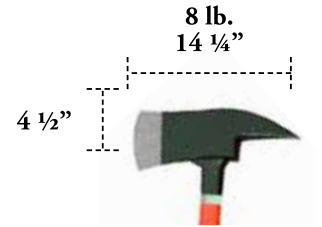

AXES

PICK HEAD AXES

Specifications:

- Made in the U.S.A.
- This rugged Axe is perfect for ventilation, forcible entry or overhaul
- Handle construction is solid Hi-Viz pultruded fiberglass with non-slip grip
- Yellow handle construction is a strong pultruded fiberglass core with injection molded jacket for added strength
- The Axe heads are bonded to the fiberglass handle with strong two part epoxy
- The Axe heads are drop forged with high carbon steel

Hi-Viz Orange