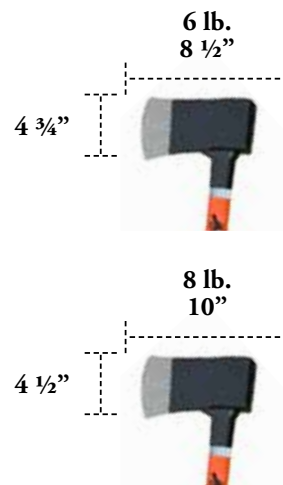

AXES

FLAT HEAD AXES

Specifications:

- Made in the U.S.A.
- This rugged Axe is perfect for ventilation, forcible entry or overhaul
- Handle construction is solid Hi-Viz pultruded fiberglass with non-slip grip
- Yellow handle construction is a strong pultruded fiberglass core with injection molded jacket for added strength
- The Axe heads are bonded to the fiberglass handle with strong two part epoxy
- The Axe heads are drop forged with high carbon steel

Hi-Viz Orange