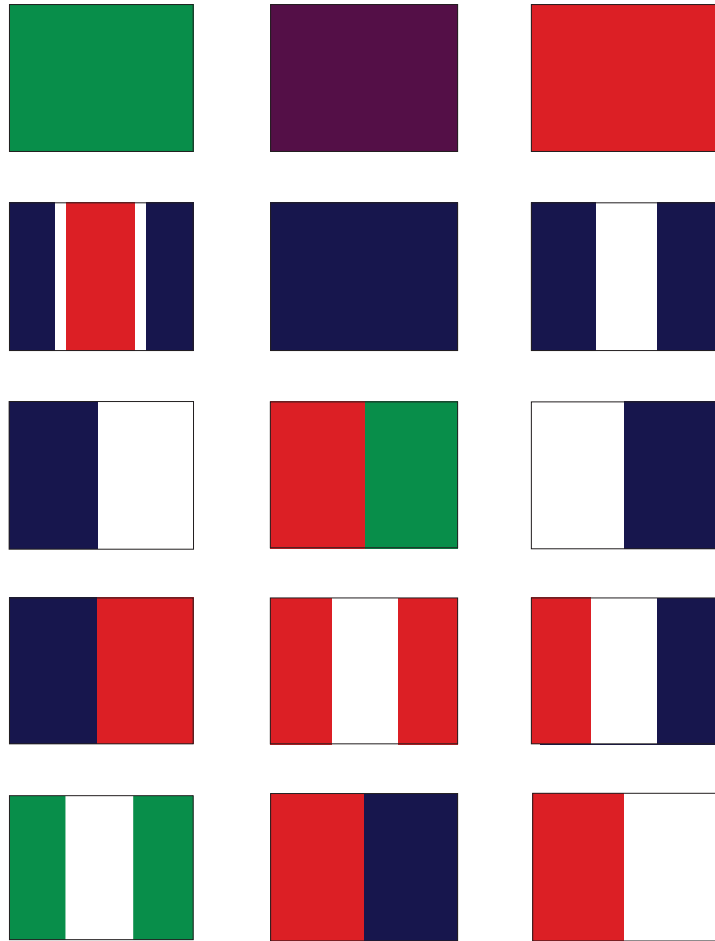

Medals and Awards

Stock Colors for Ribbons and Bars

Ribbons

Every ribbon is available in the following colors: