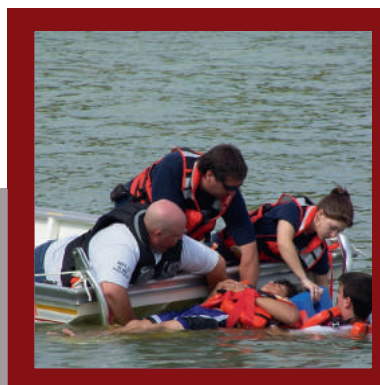

Exclusive Dive & Rescue Platform
Deployable in-water platform makes rescue/recovery and dive/K9 operations safe and convenient. The platform folds into the boat when underway.