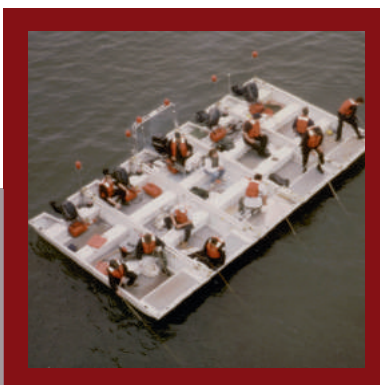

Connect Multiple R ONE Series®
Creates a stable platform for surface recovery, dragging, site management, or evacuation. Connects and disconnects in seconds.