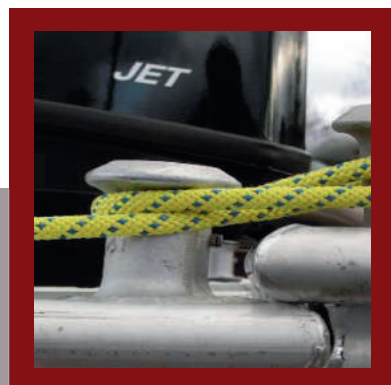

Accessories

Dive/Rescue Platform - All-welded anodized aluminum construction. Removable and easily attaches to bow. While underway, the dive/rescue platform folds into the boat. When lowered it is at least 18" (45.72 cm) below water surface for easy entry into boat.

- Dive Rescue/Recovery
- Firefighting
- Flood Evacuation/Rescue
- Patrol/Security Enforcement
- Surface Recovery
- Swiftwater Rescue
- K9 Search and Rescue
- Incident Command/Staging

The R One Series® 1660 Connectable Rescue Boat

- Connectable
- Versatile
- Stable
- Safe
- Durable
- Rapidly Deployable
- Shallow-water Capable
- Diver and K9 Unit Friendly

Exclusive ONELink System
Allows multiple R ONE Series® boats to interconnect. ONELink creates a quick rigid connection in multiple configurations and disconnects in seconds.