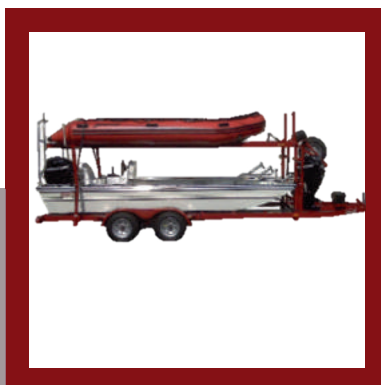

Double Stack Trailer
Always bring all the water gear you might need to every mission. Saves room at the station, too.