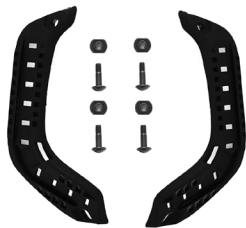

ACH RAIL SYSTEM

ACH-ARC Rail System with Picatinny Rail and Assembly.

- **COYOTE CARRIER**
  H-ACHRAIL-COY
- **NAVY CARRIER**
  H-ACHRAIL-NVY
- **BLACK CARRIER**
  H-ACHRAIL-BLK
- **OD GREEN CARRIER**
  H-ACHRAIL-ODG