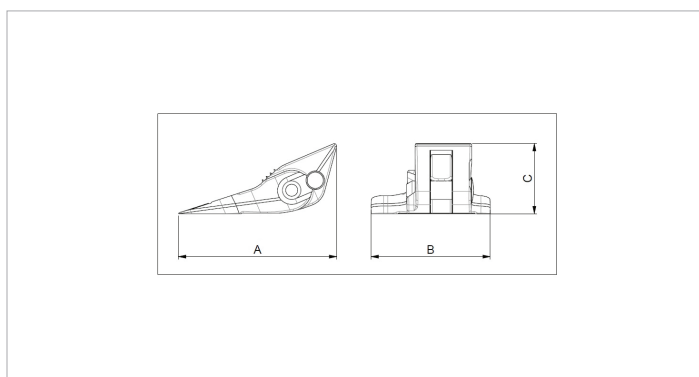

# DOTS01 | Door Opener Tip Set

Specifications		
article number		151.005.009
model		DOTS01
short description		Door Opener Tip Set
weight, ready for use	lb	4.4
dimensions (AxBxC)	in	5 x 3.9 x 2.3

[holmatro.com](http://holmatro.com)