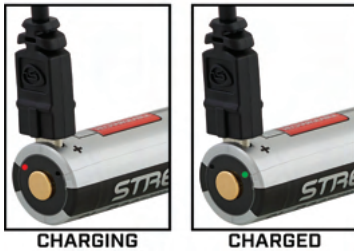

Charge indicators over each battery slot
Red = charging, Green = charged

Charge bays securely hold batteries in place -
ideal for mounting on trucks

Features charge status indicator

Charge via USB source or use a
bank charger for departmental use