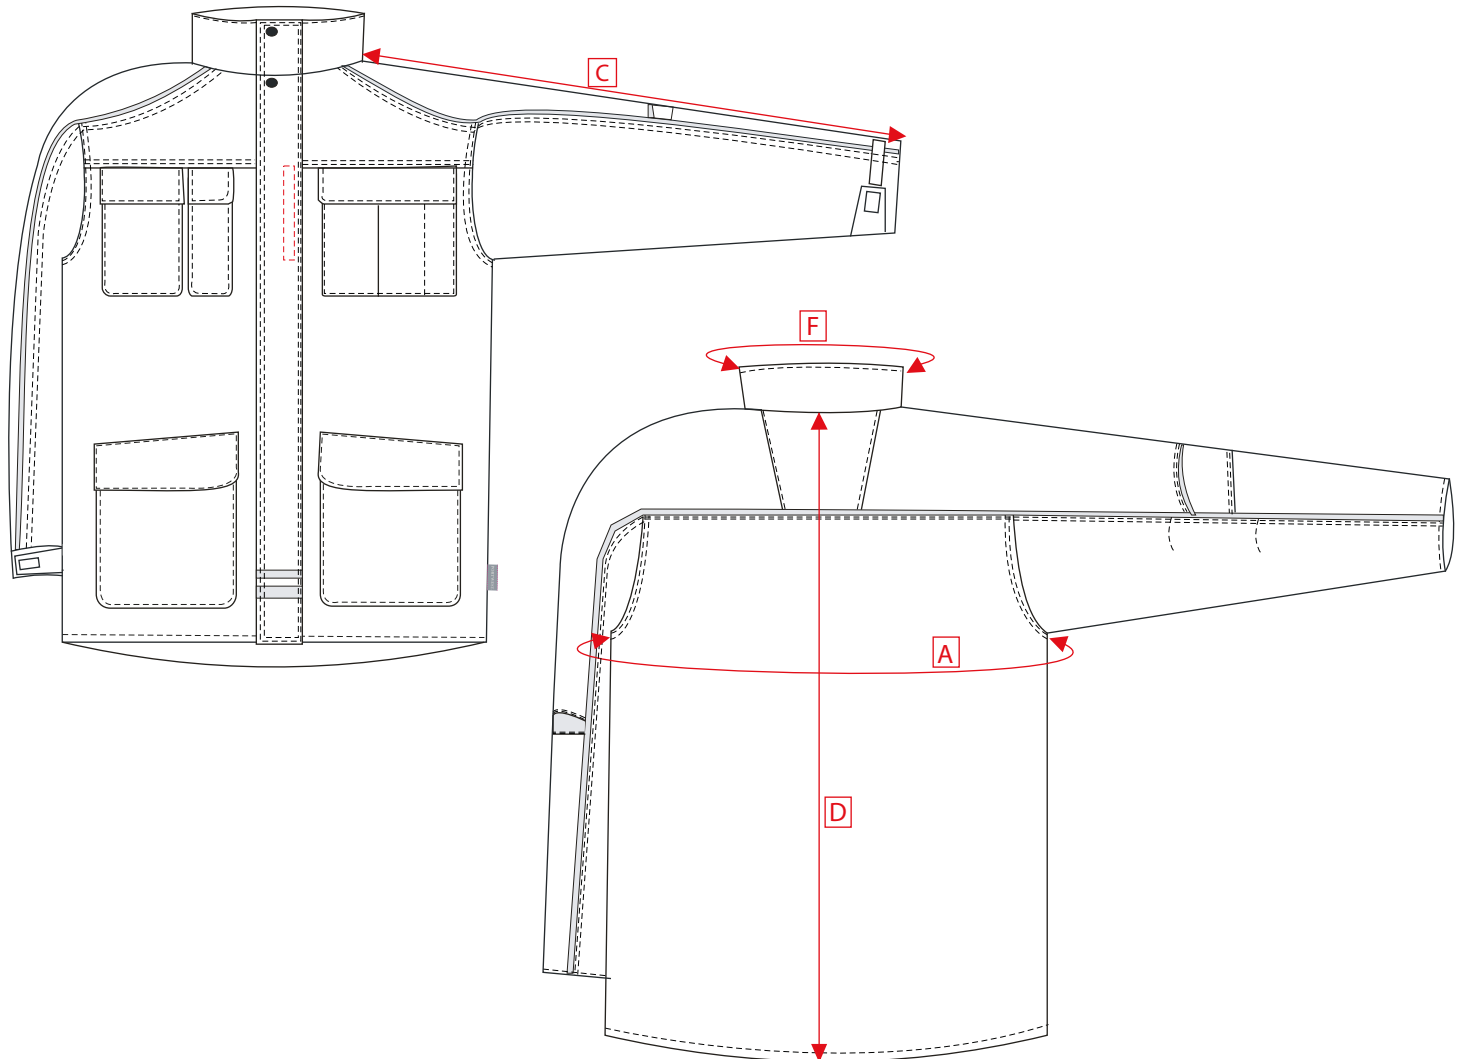

PORTWEST®

STYLE NO: S563

DESCRIPTION: Ripstop Parka - Navy

ASM Size Chart

AREA		SMALL	MEDIUM	LARGE	XL	2XL	3XL	4XL	5XL
A	Total Chest Measurement	118	126	134	142	150	158	166	174
C	Collar to Cuff	82	83	84	85	86	87	88	88
D	Nape to Hem	80	81	82	83	84	85	86	87
F	Neck Circumference	56.4	57.9	59	60.3	61.6	62.9	64.2	65.5